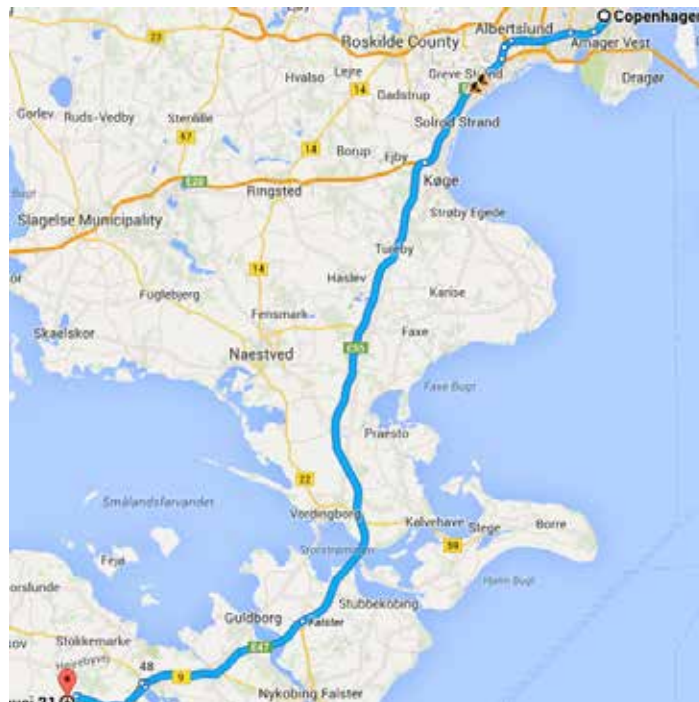

Drive 160 km, 1 h 46 min

Directions from Copenhagen to Korterupvej 21

○ Copenhagen

Denmark

Take **02** to Folehaven/Holbækmotorvejen/Route 21 in Valby

7.3 km / 10 min

- 1. Head southwest on Vesterbrogade toward H. C. Andersens Blvd. 15 m
- 2. Turn left onto H. C. Andersens Blvd. 650 m
- 3. Turn right onto Rysensteensgade 70 m
- 4. Turn left onto Puggaardsgade 130 m
- 5. Turn right onto Kalvebod Brygge/02 3.0 km
 Continue to follow 02
- 6. Turn right onto Sydhavns Pl./02
 Continue to follow 02

 20.0 km
- 11. Keep **right** to continue on **E47/E55**, follow signs for **Rødby/Gedser**

 77.3 km
- 12. Continue onto **E47**

 26.9 km
- 13. Take exit **48-Maribo** for **Route 9** toward **Tårs/Nakskov/Route 153**

 290 m

Take **Rødbyvej/Route 153**, **Skørringevej** and **Nakskov Landevej/Route 275** to **Korterupvej** in **Søllested**

16.3 km / 20 min

- 14. Slight **right** onto **Route 9**

 350 m
- 15. Turn **left** onto **Vestre Landevej/Route 9**

 Continue to follow **Vestre Landevej**

 750 m
- 16. At the roundabout, take the **1st** exit onto **Rødbyvej/Route 153**

 4.4 km
- 17. Turn **right** onto **Skørringevej**

-  18. Turn **right** onto **Nakskov Landevej/Route 275** 3.6 km