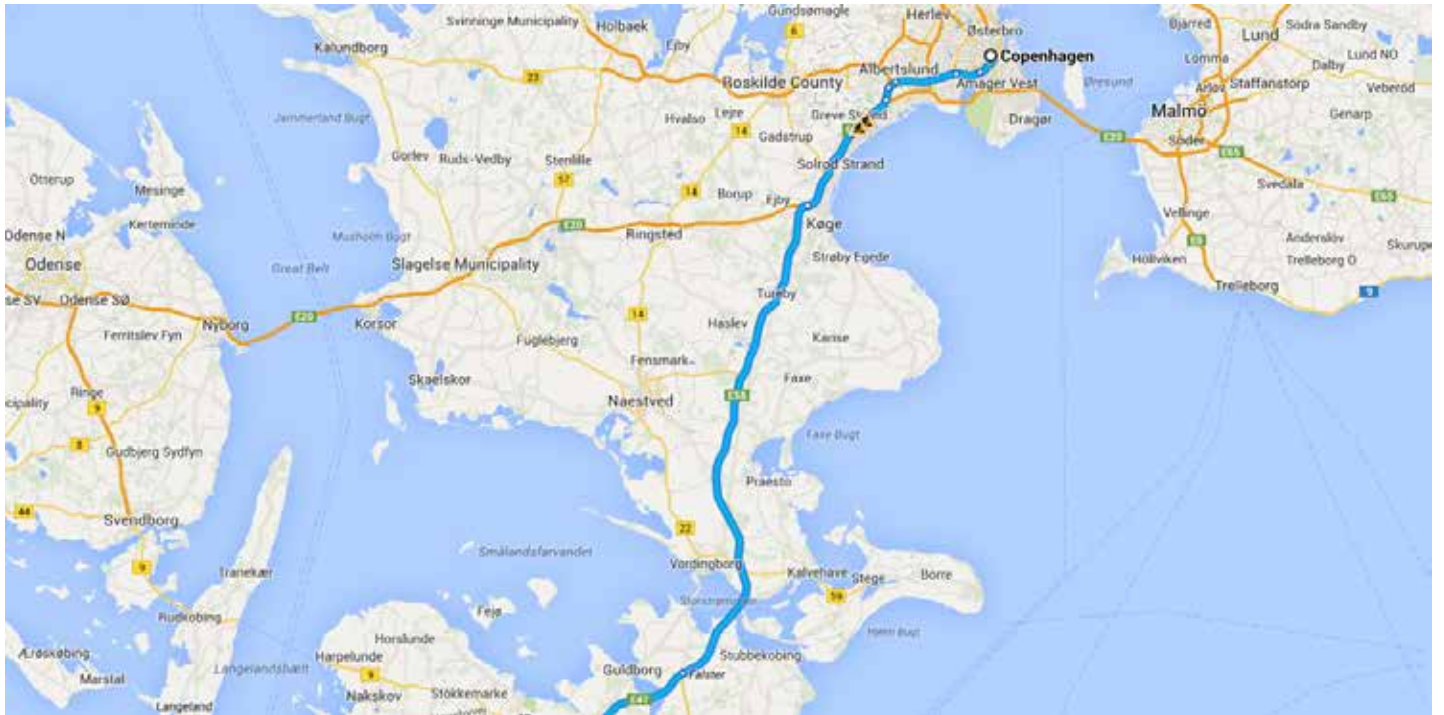

Drive 160 km, 1 h 46 min

Directions from Copenhagen to Korterupvej 21

○ Copenhagen

Denmark

Take **02** to Folehaven/Holbækmotorvejen/Route 21 in Valby

7.3 km / 10 min

- 1. Head southwest on Vesterbrogade toward H. C. Andersens Blvd. 15 m
- 2. Turn left onto H. C. Andersens Blvd. 650 m
- 3. Turn right onto Rysensteensgade 70 m
- 4. Turn left onto Puggaardsgade 130 m
- 5. Turn right onto Kalvebod Brygge/02 3.0 km
 Continue to follow 02
- 6. Turn right onto Sydhavns Pl./02
 Continue to follow 02

3.5 km

Follow **E47** to **Route 9** in Maribo. Take exit **48-Maribo** from **E47**

136 km / 1 h 16 min

- 7. Continue onto **Folehaven/Holbækmotorvejen/Route 21**

 Continue to follow **Holbækmotorvejen/Route 21**

 8.9 km
- 8. At the interchange **Vallensbæk**, keep **left** and follow signs for **O4s** toward **E20/E47/E55/Odense/Rødby/Gedser**

 1.4 km
- 9. Merge onto **O4**

 1.7 km
- 10. At the interchange **Ishøj**, follow signs for **E20/E47/E55** toward **Odense/Rødby/Gedser**

 20.0 km
- 11. Keep **right** to continue on **E47/E55**, follow signs for **Rødby/Gedser**

 77.3 km
- 12. Continue onto **E47**

 26.9 km
- 13. Take exit **48-Maribo** for **Route 9** toward **Tårs/Nakskov/Route 153**