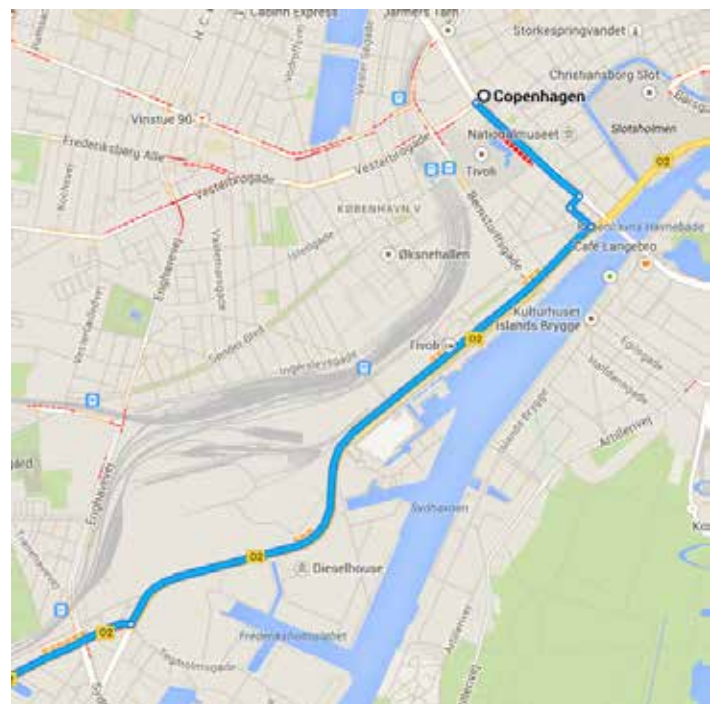

Drive 160 km, 1 h 46 min

Directions from Copenhagen to Korterupvej 21

○ Copenhagen

Denmark

Take **02** to Folehaven/Holbækmotorvejen/Route 21 in Valby

7.3 km / 10 min

- 1. Head southwest on Vesterbrogade toward H. C. Andersens Blvd. 15 m
- 2. Turn left onto H. C. Andersens Blvd. 650 m
- 3. Turn right onto Rysensteensgade 70 m
- 4. Turn left onto Puggaardsgade 130 m
- 5. Turn right onto Kalvebod Brygge/02 3.0 km
 Continue to follow 02
- 6. Turn right onto Sydhavns Pl./02
 Continue to follow 02

3.5 km

Follow **E47** to **Route 9** in Maribo. Take exit **48-Maribo** from **E47**

136 km / 1 h 16 min

- 7. Continue onto **Folehaven/Holbækmotorvejen/Route 21**

 Continue to follow **Holbækmotorvejen/Route 21**

 8.9 km
- 8. At the interchange **Vallensbæk**, keep **left** and follow signs for **O4s** toward **E20/E47/E55/Odense/Rødby/Gedser**

 1.4 km
- 9. Merge onto **O4**

 1.7 km
- 10. At the interchange **Ishøj**, follow signs for **E20/E47/E55** toward **Odense/Rødby/Gedser**

-  19. Turn **left** onto **Kaj Munks Vej** 4.4 km

-  20. Turn **right** onto **Vejlebyvej** 1.6 km

-  21. Continue onto **Korterupvej** 850 m
 Destination will be on the right 350 m

📍 Kortrupvej 21

4920 Søllested, Denmark